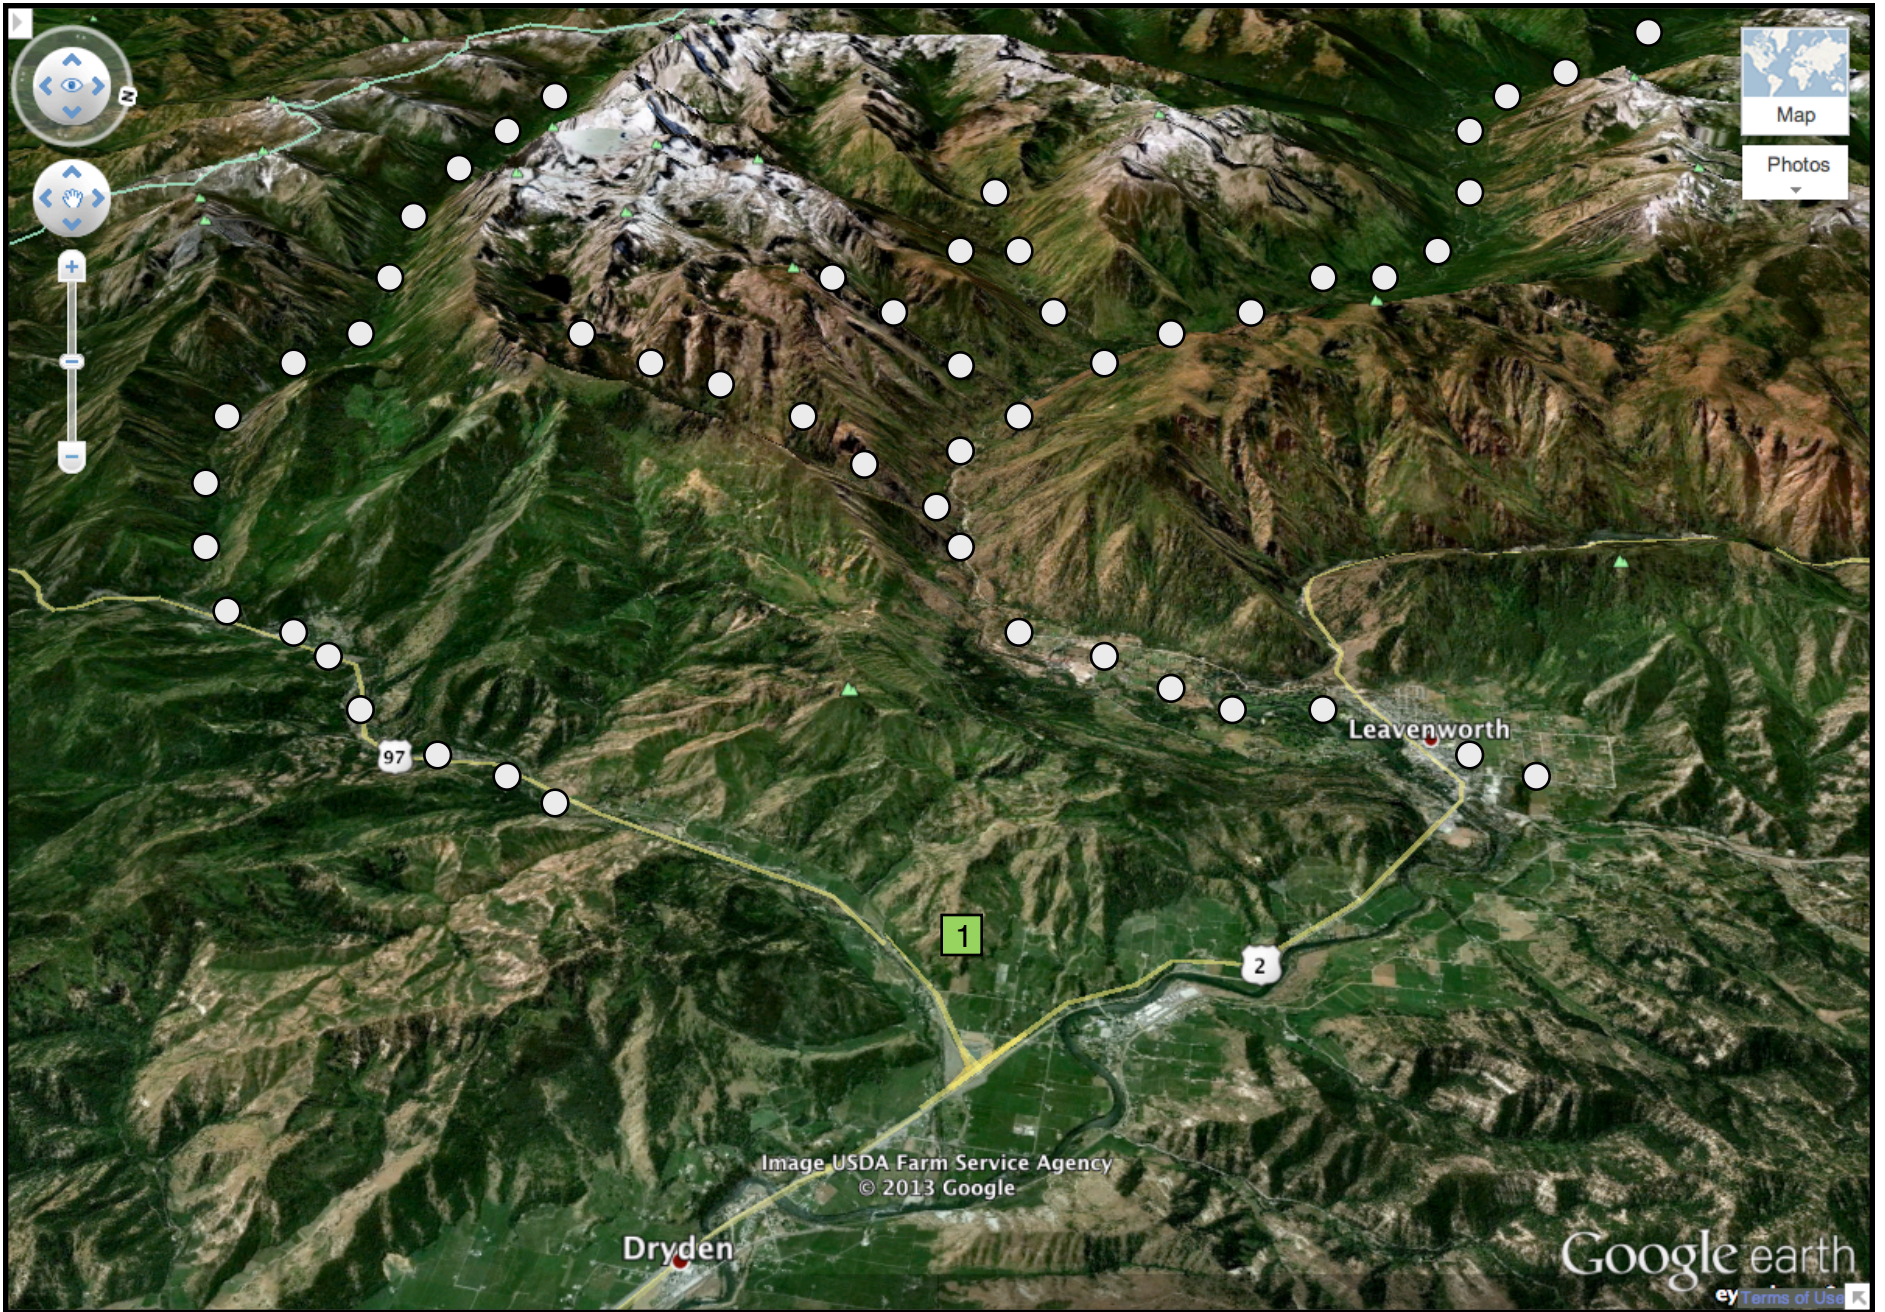

# Wenatchee Ice Age Floods

Leavenworth

Peshastin

Dryden

Cashmere

Wenatchee

N

Jennifer Hackett map  
manastashmapping.com

Map  
Photos

97

2

1

Leavenworth

Dryden

Image USDA Farm Service Agency  
© 2013 Google

Google earth  
ey Terms of Use