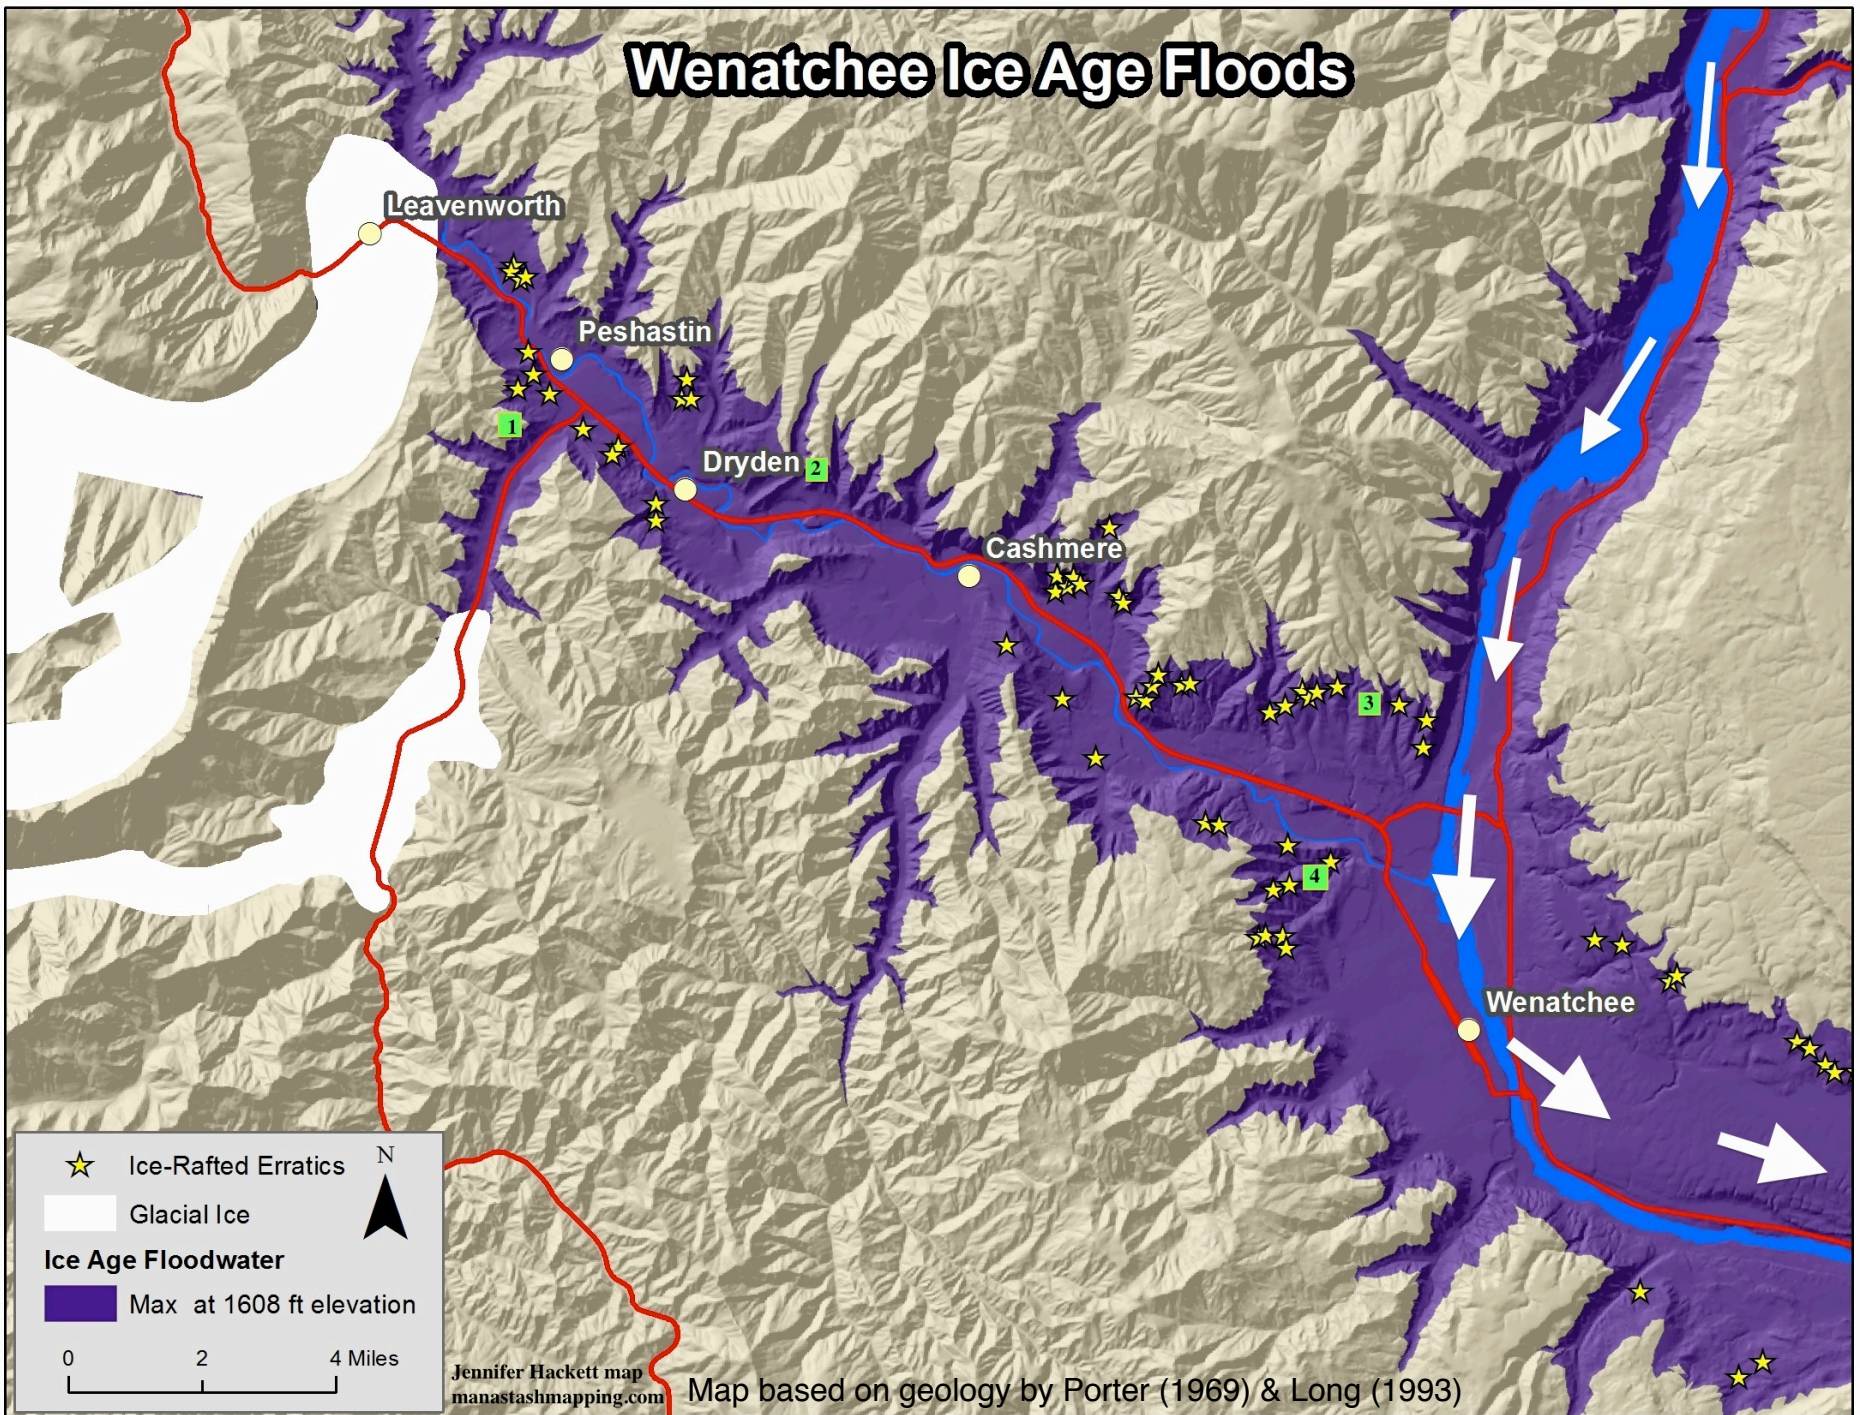

# Wenatchee Ice Age Floods

Leavenworth

Peshastin

Dryden

Cashmere

Wenatchee

N

Jennifer Hackett map  
manastashmapping.com